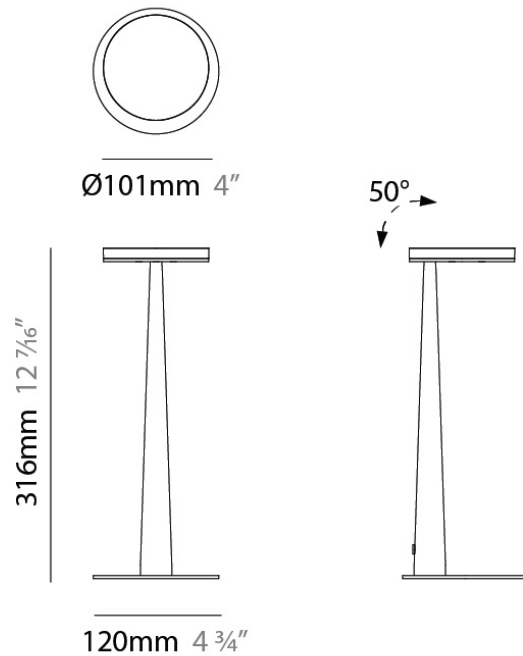

BELLA PORTABLE

D84376R9-BRZ

PROJECT
TYPE
NOTES
QUANTITY
DATE

GENERAL

Series: Bella
Brand: Panzeri
Division: Design
Mounting Type: Portable
Mounting Location: Table
Subcategory: Task

PHYSICAL

Shape: Abstract
Diameter (mm): 101
Diameter (in): 4
Height (mm): 316
Height (in): 12 7/16
Light Distribution: Adjustable / Direct
Weight (kg): 0.853
Weight (lbs): 1.88
Diffuser: Opal - Acrylic
Fixture Material: Aluminum Die Cast

ELECTRICAL

Lamp Type: LED
Input Wattage (W): 5
Dimming: 5-Step Touch Dimming
Driver Location: Inline Transformer Plug
Input Voltage (V): 120

LED

Number of LEDs: 1
Color Temperature (°K): 2700
Max. Delivered Lumen (lm): 388
Nominal Lumen (lm): 460
CRI: >90 CRI
Lamp Life (hrs): 70000

OPTICAL

Optic°: Diffused
Adjustability: Tilt 50°

RATINGS AND CERTIFICATIONS

Certified By: CSA Certified to UL and CSA Standards
IP rating: IP20