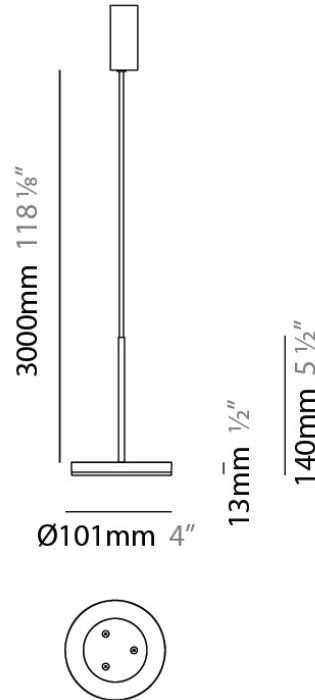

BELLA SUSPENSION

D81667R9-TIM

PROJECT

TYPE

NOTES

QUANTITY

DATE

GENERAL

Series: Bella
Brand: Panzeri
Division: Design
Mounting Type: Suspension
Mounting Location: Ceiling
Subcategory: Pendant

PHYSICAL

Shape: Round
Diameter (mm): 101
Diameter (in): 4
Height (mm): 13
Height (in): 1/2
Max. Overall Height (mm): 3013
Max. Overall Height (in): 118 5/8
Light Distribution: Direct
Weight (kg): 0.54501
Weight (lbs): 1.2
Diffuser: Acrylic Diffuser With Matt Finish
Fixture Material: Aluminum Die Cast
Cable Details: 3000mm / 118 1/8" Cable

ELECTRICAL

Lamp Type: LED
Input Wattage (W): 6.5
Total Output Wattage (W): 4.5
Dimming: Non-Dimmable
Driver Included: Yes
Driver Location: Integrated
Driver Type: Constant Voltage - Universal
Driver Class: Class 2
Input Voltage (V): 120 - 277

LED

Color Temperature (°K): 2700
Max. Delivered Lumen (lm): 388
CRI: >90 CRI
Lamp Life (hrs): 50000

OPTICAL

RATINGS AND CERTIFICATIONS

Certified By: CSA Certified to UL and CSA Standards
IP rating: IP40