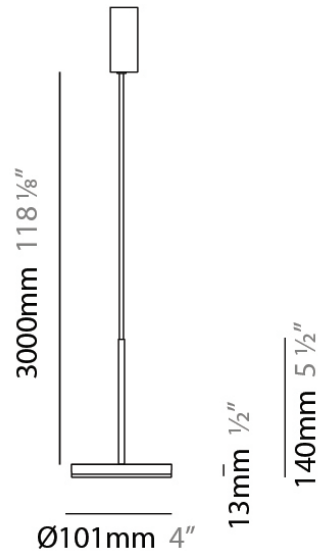

BELLA SUSPENSION

D81667-TIM

PROJECT	
TYPE	
NOTES	
QUANTITY	
DATE	

GENERAL

Series: Bella
Brand: Panzeri
Division: Design
Mounting Type: Suspension
Mounting Location: Ceiling
Subcategory: Pendant

PHYSICAL

Shape: Disc
Diameter (mm): 101
Diameter (in): 4
Height (mm): 13
Height (in): 1/2
Max. Overall Height (mm): 3013
Max. Overall Height (in): 118 ⁵/₈
Light Distribution: Direct
Weight (kg): 0.54501
Weight (lbs): 1.2
Diffuser: Opal - Acrylic
Fixture Material: Metal

ELECTRICAL

Lamp Type: LED
Input Wattage (W): 6.5
Dimming: Non-Dimmable
Driver Location: Integrated
Input Voltage (V): 120

LED

Number of LEDs: 1
Color Temperature (°K): 2700
Max. Delivered Lumen (lm): 388
Nominal Lumen (lm): 460
CRI: >80 CRI

OPTICAL

RATINGS AND CERTIFICATIONS

Certified By: CSA Certified to UL and CSA Standards
IP rating: IP40