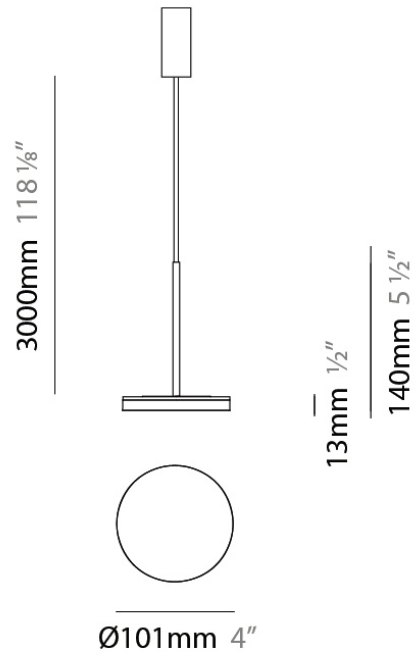

BELLA SUSPENSION

D81668-TIM

PROJECT
TYPE
NOTES
QUANTITY
DATE

GENERAL

Series: Bella
Brand: Panzeri
Division: Design
Mounting Type: Suspension
Mounting Location: Ceiling
Subcategory: Pendant

PHYSICAL

Diameter (mm): 101
Diameter (in): 4
Height (mm): 13
Height (in): 1/2
Max. Overall Height (mm): 3013
Max. Overall Height (in): 118 7/8
Light Distribution: Indirect
Weight (kg): 0.54501
Weight (lbs): 1.2
Diffuser: Opal - Acrylic
Fixture Material: Aluminum Die Cast
Cable Details: 3000mm / 118 1/8" Cable

ELECTRICAL

Lamp Type: LED
Input Wattage (W): 6.5
Driver Location: Integrated
Input Voltage (V): 120

LED

Number of LEDs: 1
Color Temperature (°K): 2700
Max. Delivered Lumen (lm): 388
Nominal Lumen (lm): 460
CRI: >80 CRI

OPTICAL

RATINGS AND CERTIFICATIONS

Certified By: CSA Certified to UL and CSA Standards
IP rating: IP40